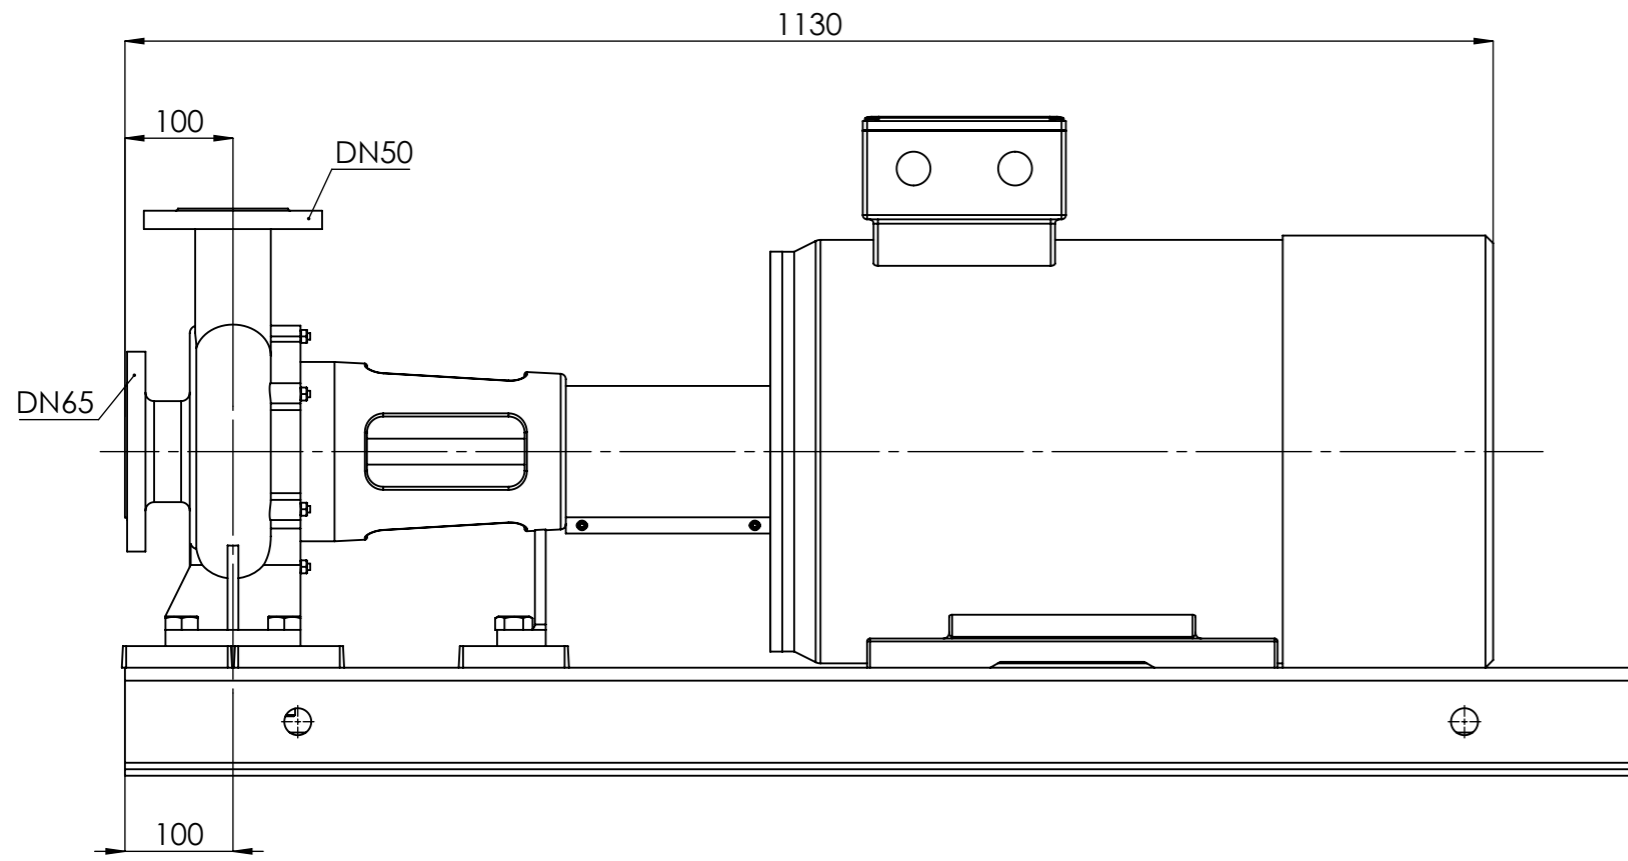

NHVe.50-250 [37,0 kW] n= 2900 obr/min

NHVe.50-250	37,0kW/2900 rpm	 Grudziądz Ul. Droga Jeziorna 8
	200-2	