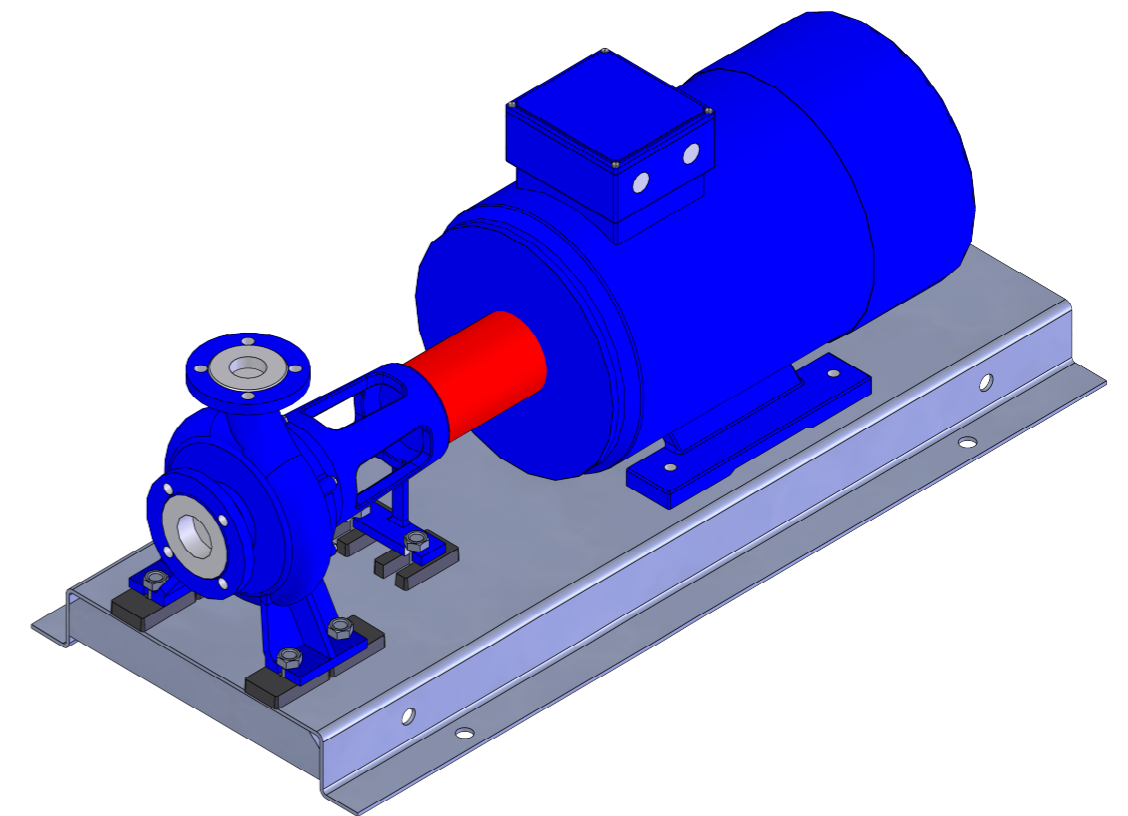

NHVe.50-250 [37,0 kW] n= 2900 obr/min

NHVe.50-250	37,0kW/2900 rpm	 Grudziądz Ul. Droga Jeziorna 8
	200-2	