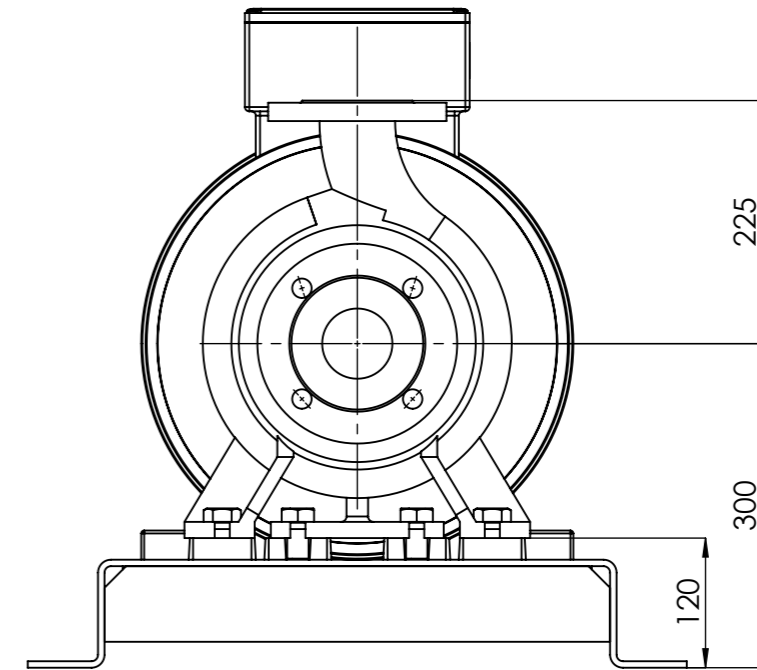

NHVe.50-250 [37,0 kW] n= 2900 obr/min

NHVe.50-250	37,0kW/2900 rpm	 Grudziądz Ul. Droga Jeziorna 8
	200-2	