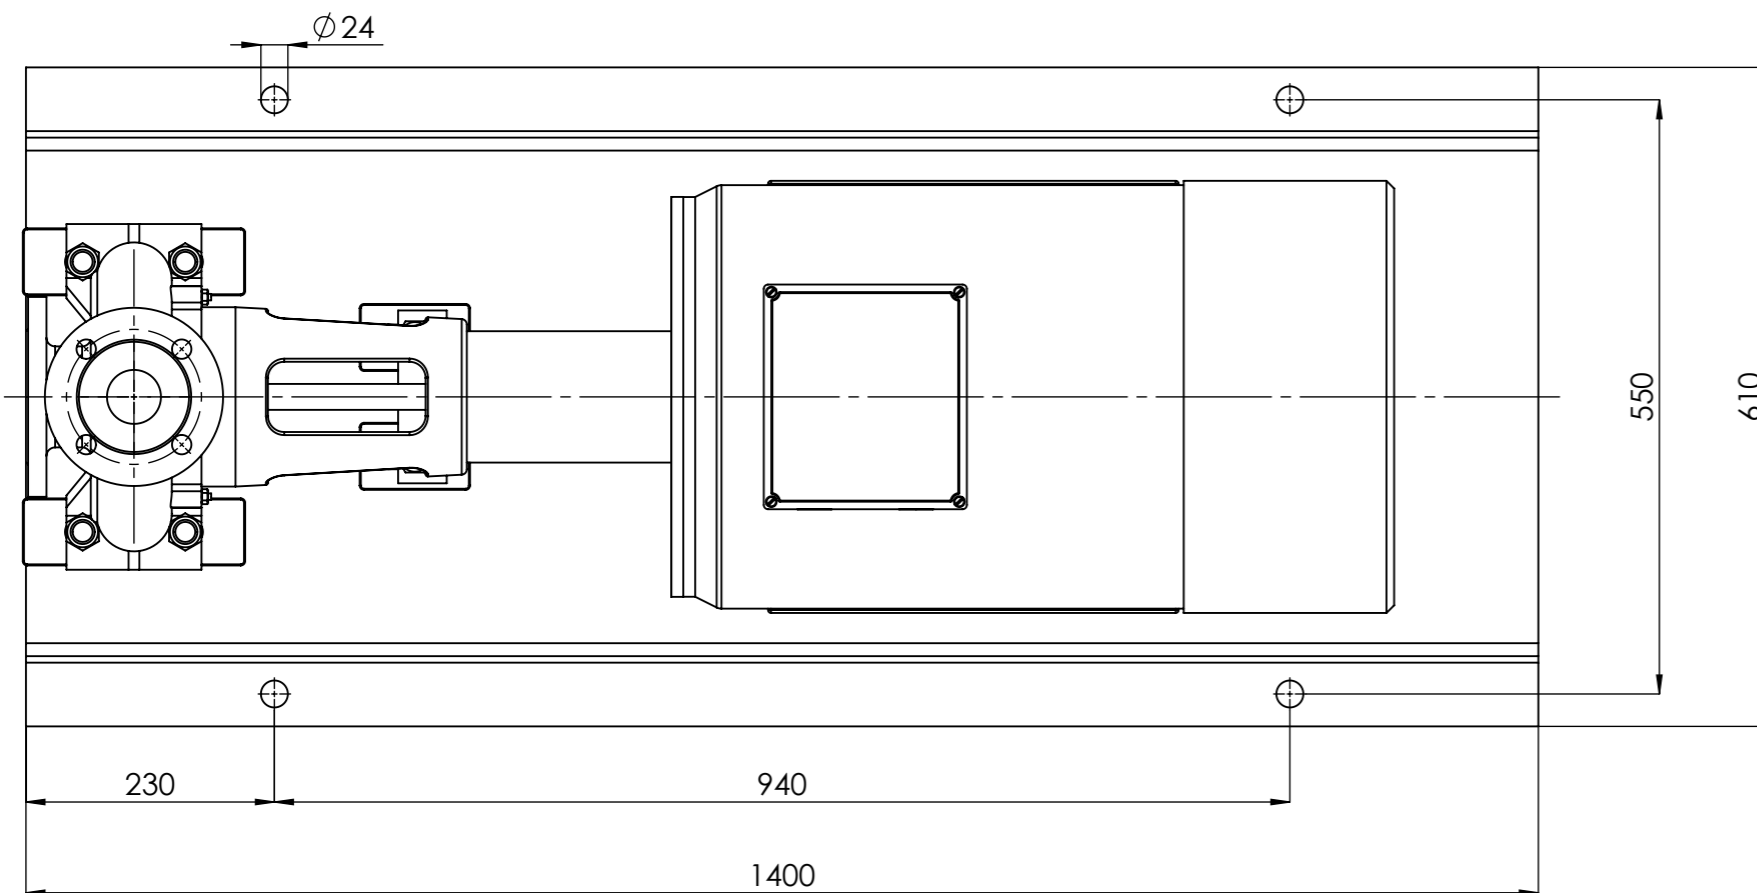

NHVe.50-250 [37,0 kW] n= 2900 obr/min

NHVe.50-250	37,0kW/2900 rpm	 Grudziądz Ul. Droga Jeziorna 8
	200-2	